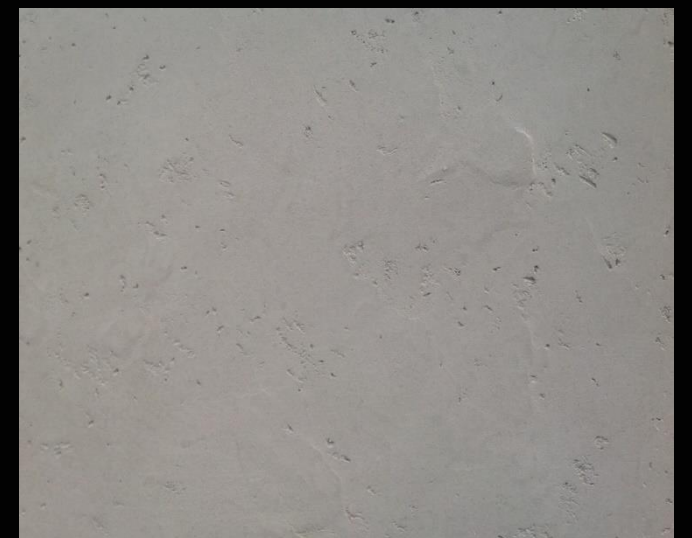

SURYA WALL TEXTURE

WWW.SURYAWALLTEXTURE.COM

Concrete Finish
Texture

Creative
Wall Textures
&
Wall Finishes

Concrete Finish Façade - Exposed Concrete Texture

- Concrete Finish is made of Cement, earthen material, quartz, special polymers, pigments, additives and binders to create eternal beauty, aesthetic effect.
- Exposed Concrete finished facade has 100% natural look of cement from grey to white with thickness of with 2-3 mm.
- Available in many **colours and mostly natural cement colour**.
- A great alternative exterior solution for tiles and paints on walls.
- It's an green, economical , and maintenance-free plaster.
- It gives wings to the creativity of architects and designers to create good looking and durable landscape spaces.

Cement texture patterns & styles

Concrete Texture Colours

SURYA WALL TEXTURE

ADD LIFE TO YOUR WALLS

For More Details, please visit our website or make a call

WWW.SURYAWALLTEXTURE.COM

Call On: +91 9700 169 762