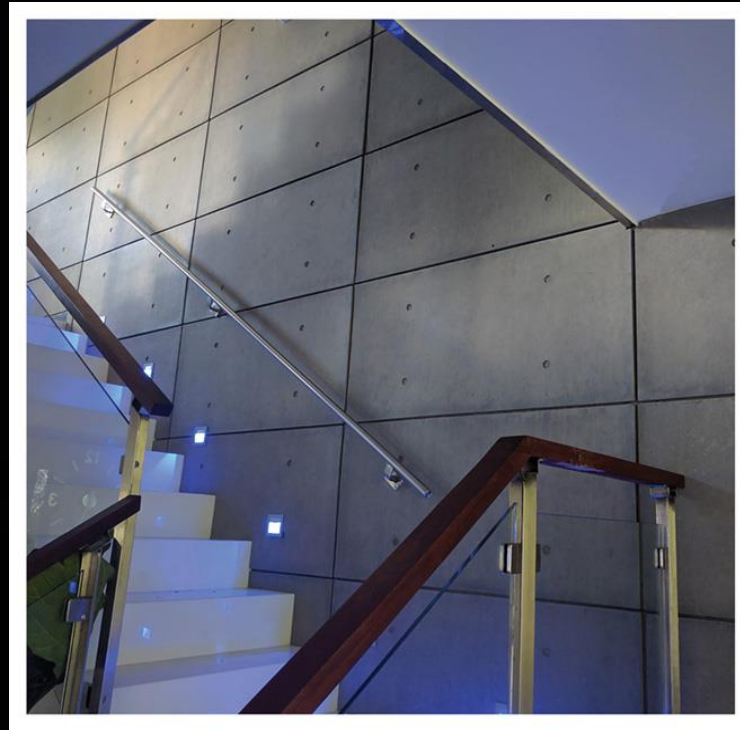

SURYA WALL TEXTURE

WWW.SURYAWALLTEXTURE.COM

Concrete Finish
Texture

Creative
Wall Textures
&
Wall Finishes

Concrete Finish Façade - Exposed Concrete Texture

- Concrete Finish is made of Cement, earthen material, quartz, special polymers, pigments, additives and binders to create eternal beauty, aesthetic effect.
- Exposed Concrete finished facade has 100% natural look of cement from grey to white with thickness of with 2-3 mm.
- Available in many **colours and mostly natural cement colour**.
- A great alternative exterior solution for tiles and paints on walls.
- It's an green, economical , and maintenance-free plaster.
- It gives wings to the creativity of architects and designers to create good looking and durable landscape spaces.

Cement texture patterns & styles

Concrete Texture Colours

SURYA WALL TEXTURE

ADD LIFE TO YOUR WALLS

For More Details, please visit our website or make a call

WWW.SURYAWALLTEXTURE.COM

Call On: +91 9700 169 762